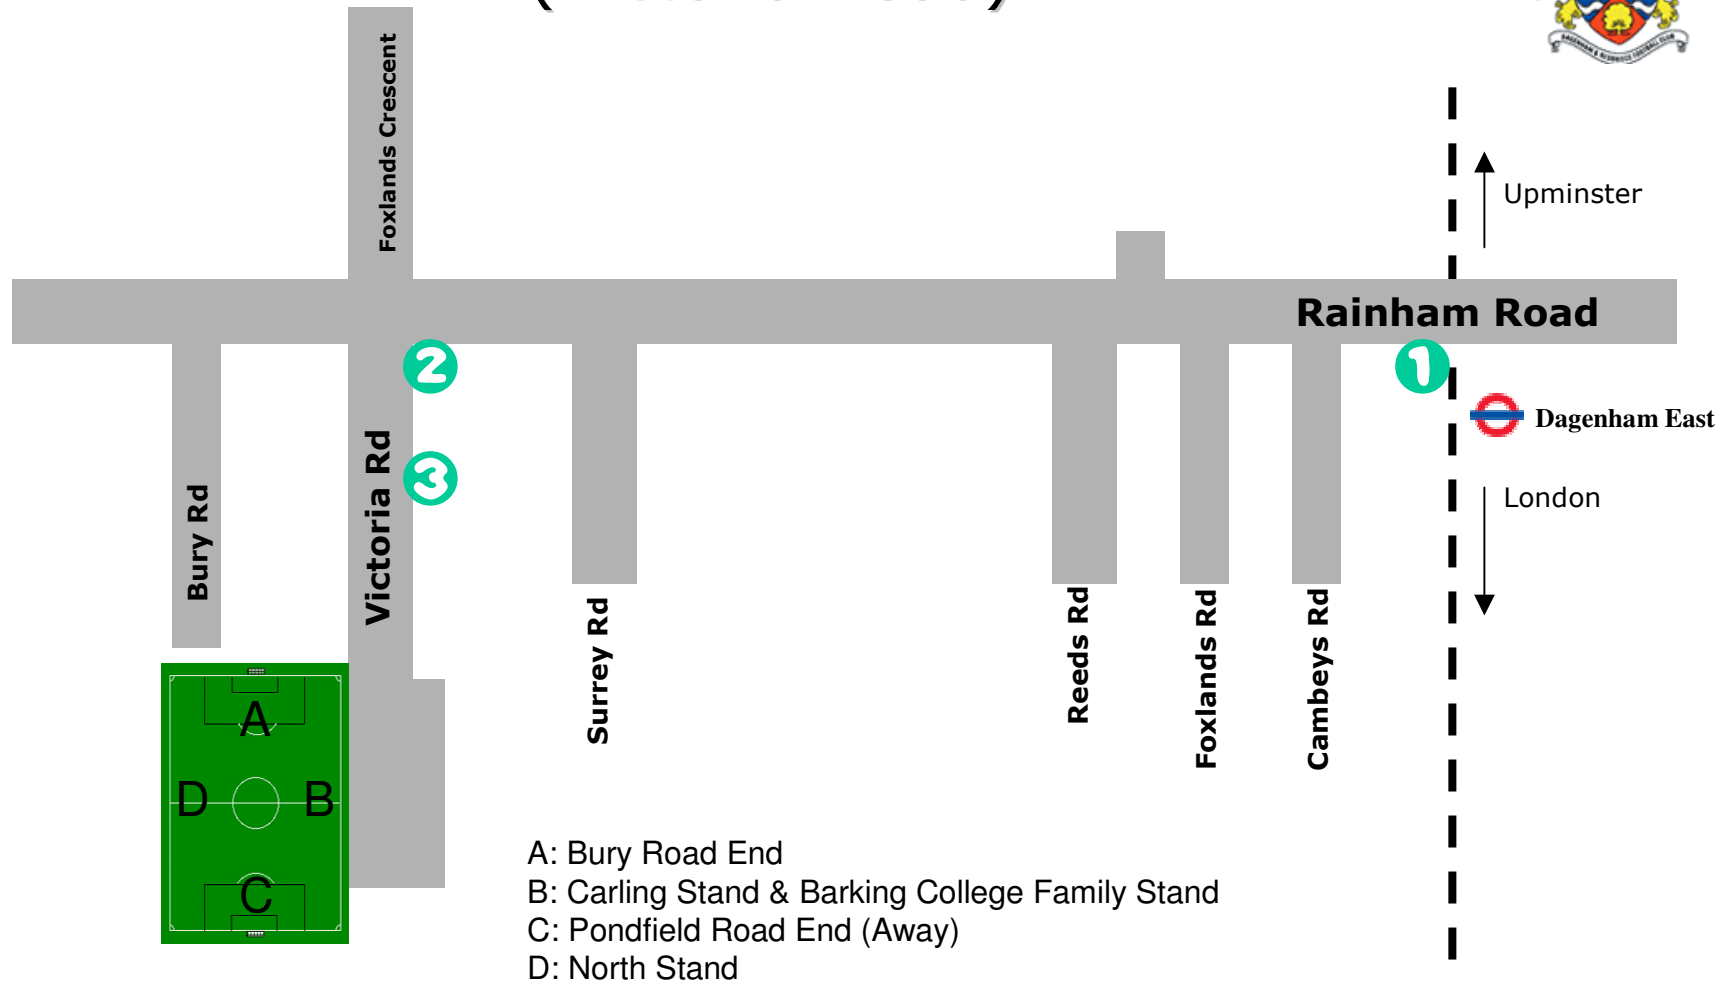

How to get to... Dagenham and Redbridge FC (Victoria Road)

Victoria Road, Dagenham, RM10 7XL

- A: Bury Road End
- B: Carling Stand & Barking College Family Stand
- C: Pondfield Road End (Away)
- D: North Stand

How to get to... Dagenham and Redbridge FC (Victoria Road)

Victoria Road, Dagenham, RM10 7XL

1. District Line to DAGENHAM EAST

After leaving the station turn left and follow the main street (Rainham Rd).

2. Walk down the road to Victoria Road

Victoria Road will appear on your lefthand side after approx. 500 meters. The ground's also signposted.

3. Follow Victoria Road

Victoria Road will get you straight to the ground.

How to get to... Dagenham and Redbridge FC (Victoria Road)

Victoria Road, Dagenham, RM10 7XL

General Information

Line: District Line to Dagenham East

Travel time from Embankment: 45 minutes(!)

Walking time from station to the ground: 5 minutes